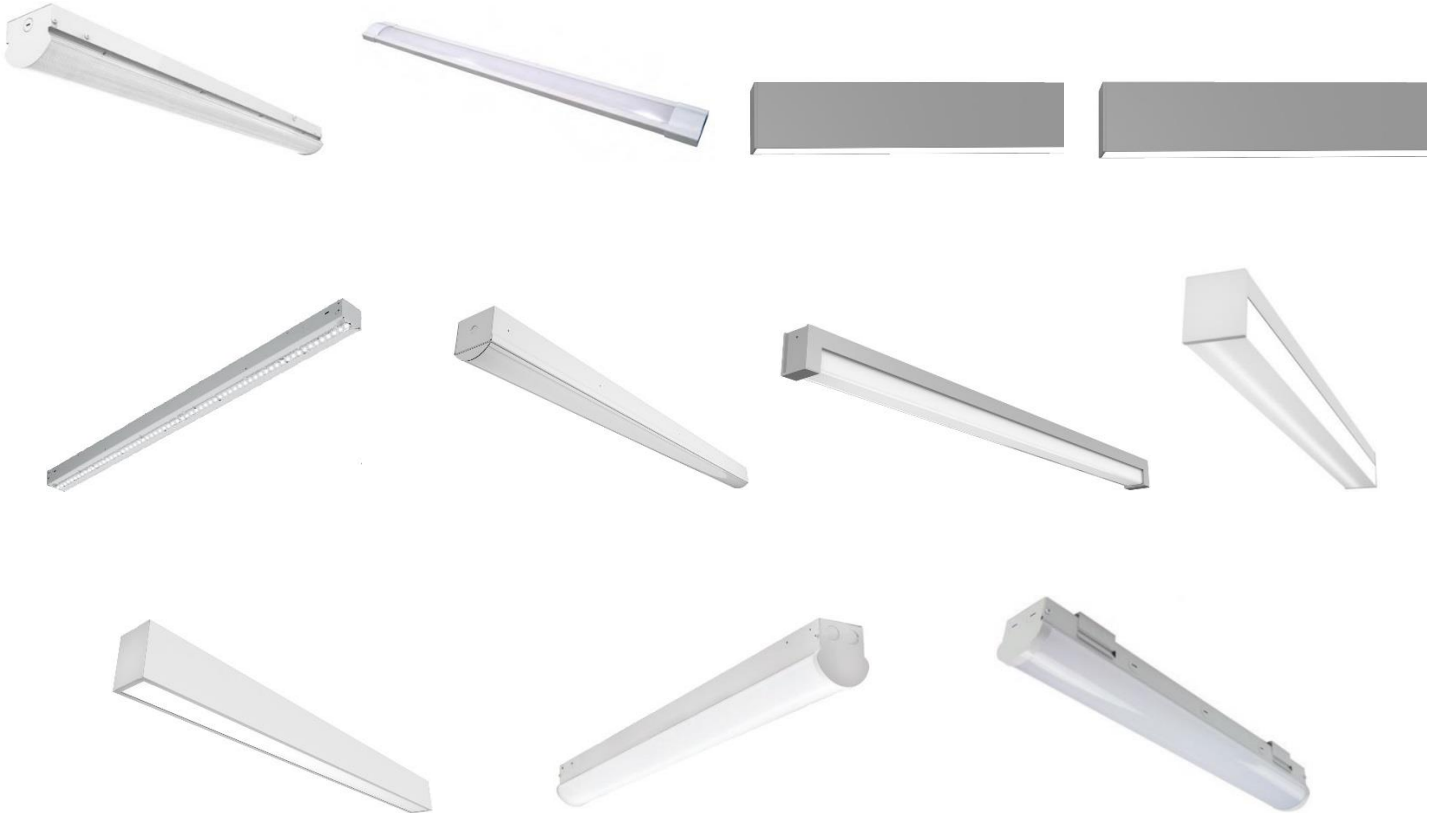

Strips

Strip fixtures and Led Conversion kits Lensed-Round and Square and open by Length
Select the dimension and click on the image to find the right fixture for the domain that will be illuminated

2 FT

4FT

6FT

8FT