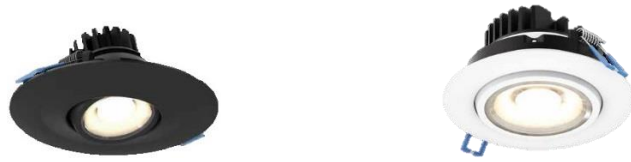

ADJUSTABLE DOWNLIGHTS

By Aperture

Select your aperture size and click on the image to find the right fixture for the domain that will be illuminated

3" Internally Adjustable Round

3" Internally Adjustable Square

3" Gimbal Adjustable Round

4" Internally Adjustable Round

4" Internally Adjustable Square

4" Gimbal Adjustable Round

5" Internally Adjustable Round

5" Internally Adjustable Square

6" Internally Adjustable Round

6" Internally Adjustable Square

6" Gimbal Adjustable Round