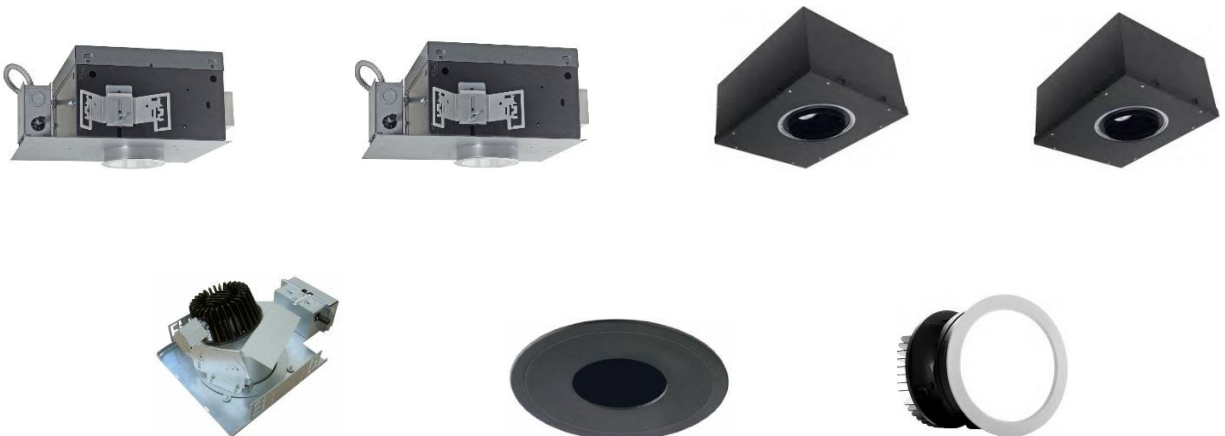

ADJUSTABLE DOWNLIGHTS

By Aperture

Select your aperture size and click on the image to find the right fixture for the domain that will be illuminated

3" Internally Adjustable Round

3" Internally Adjustable Square

3" Gimbal Adjustable Round

4" Internally Adjustable Round

4" Internally Adjustable Square

4" Gimbal Adjustable Round

5" Internally Adjustable Round

5" Internally Adjustable Square

6" Internally Adjustable Round

6" Internally Adjustable Square

6" Gimbal Adjustable Round