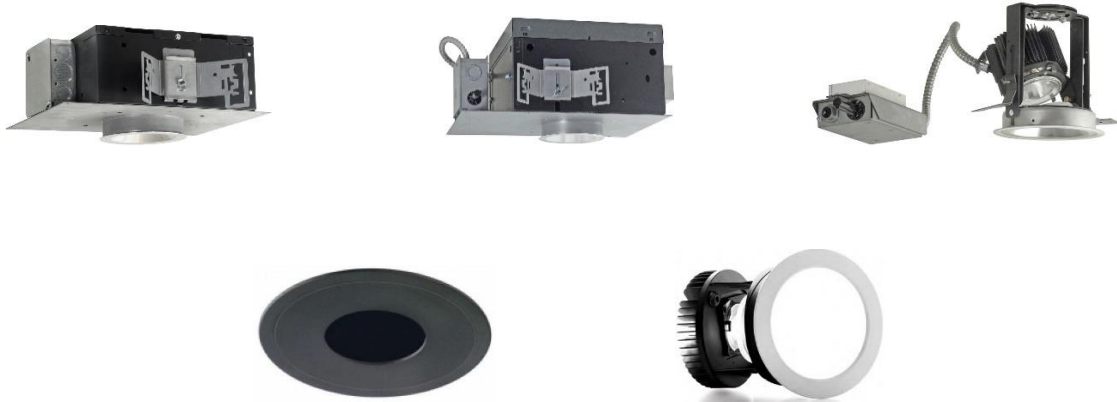

ADJUSTABLE DOWNLIGHTS

By Aperture

Select your aperture size and click on the image to find the right fixture for the domain that will be illuminated

3" Internally Adjustable Round

3" Internally Adjustable Square

3" Gimbal Adjustable Round

4" Internally Adjustable Round

4" Internally Adjustable Square

4" Gimbal Adjustable Round

5" Internally Adjustable Round

5" Internally Adjustable Square

6" Internally Adjustable Round

6" Internally Adjustable Square

6" Gimbal Adjustable Round