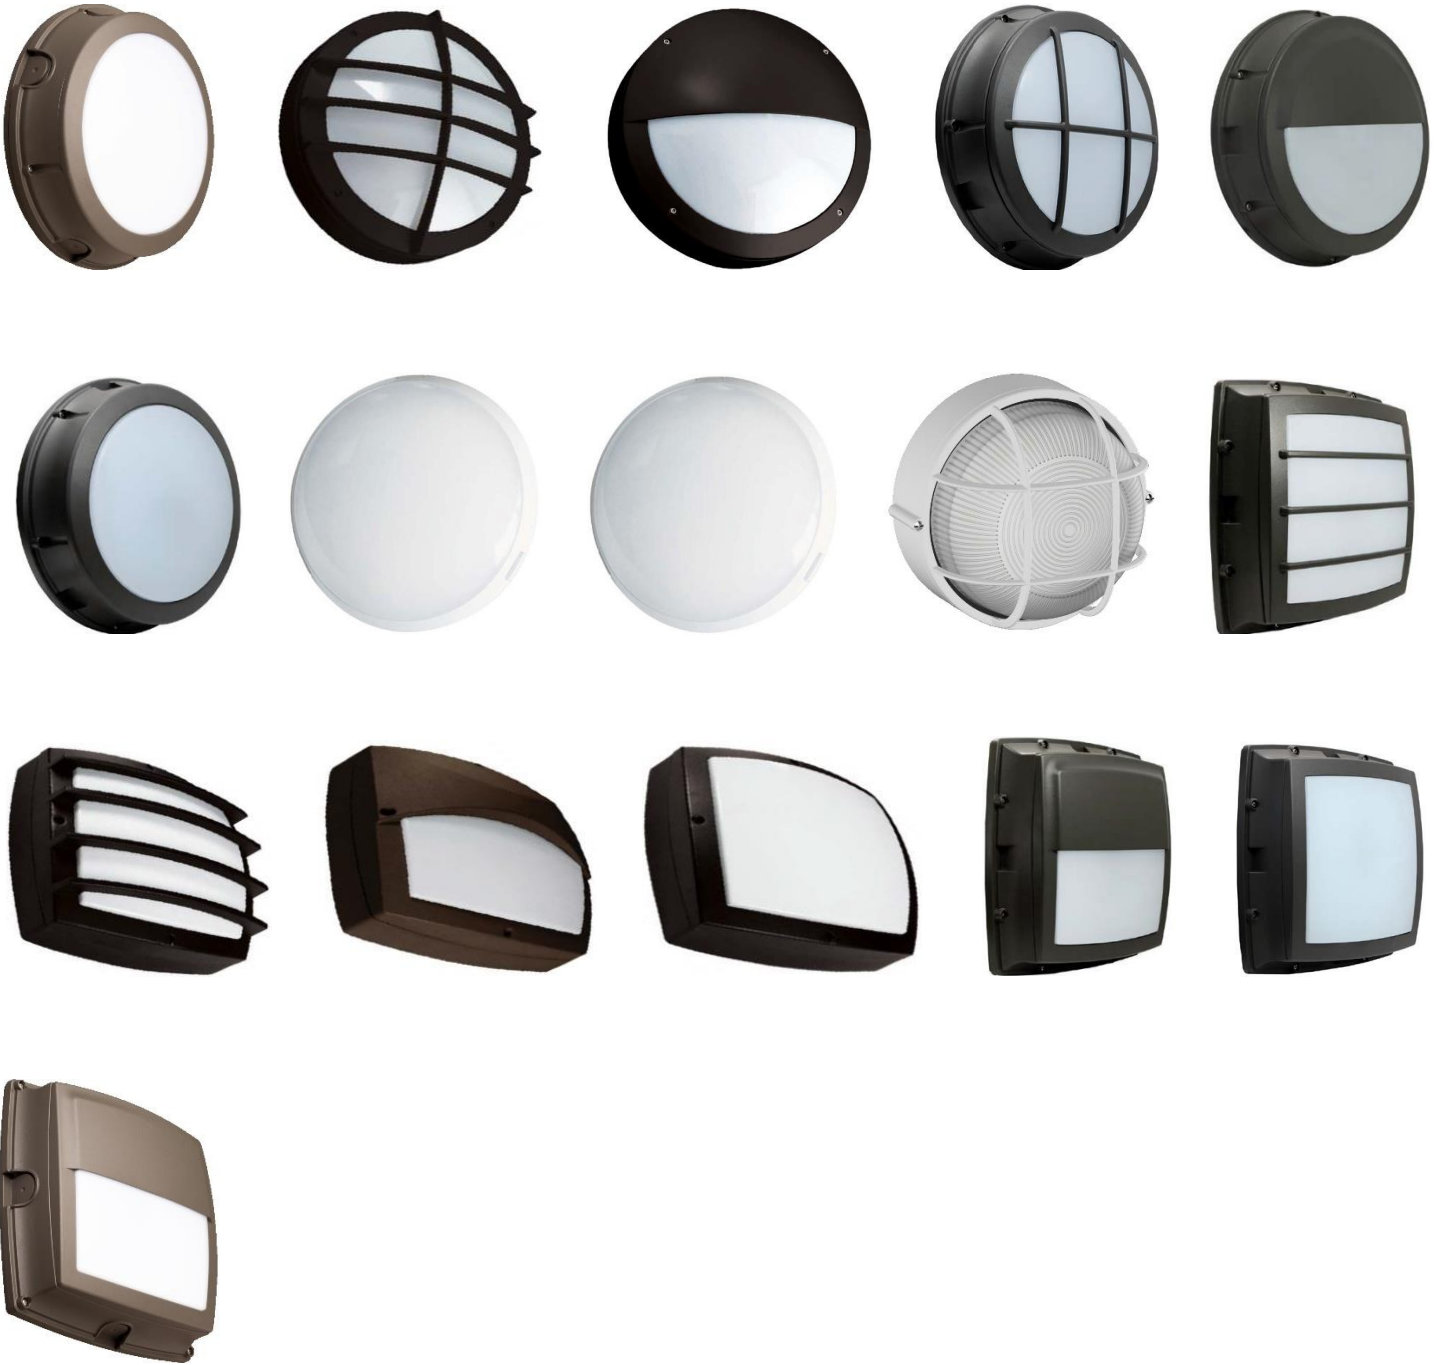

WALL PACKS

Wall Pack by shape and Appearance

Click on the image to find the right fixture for the domain that will be illuminated

Square

Half Moon

Bulkheads

Security