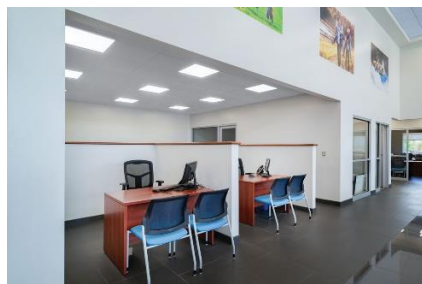

(RESTROOMS) RECESSED TROFFER - TYPES CF & CFEM