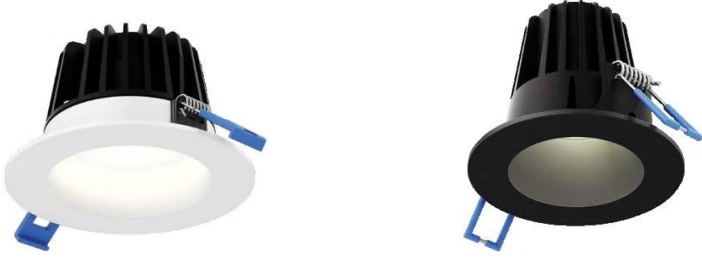

CONFERENCE ROOM DOWNLIGHTS – TYPES REC 6 & REC 4