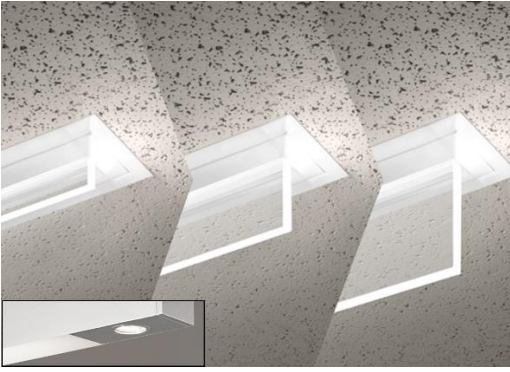

**REMOTE EMERGENCY LIGHT – TYPE ER**

**SPECIALTY LIGHTING**

**LOBBY PENDANTS 36", 48", & 60"**

**CONFERENCE ROOM PENDANTS 24"**

**RECEPTION AREA PENDANTS**

**HALLWAYS SURROUNDING THE LOBBY**

**EMERGENCY LIGHT ADDER – TYPE WHS ADDER**