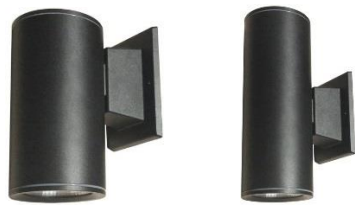

# Cylinders

By function Adjustable, Wall Washers, Up/Down

Select the dimension and click on the image to find the right fixture for the domain that will be illuminated

3"

4"

5"

6"

7"

8"

9" - 12"

COLOR LED  
5"