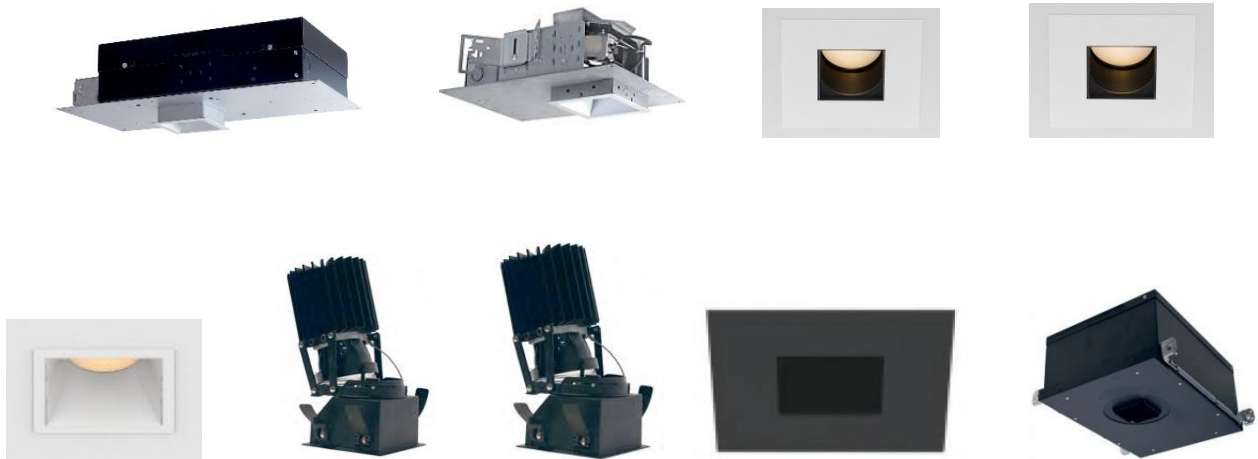

ADJUSTABLE DOWNLIGHTS

By Aperture

Select your aperture size and click on the image to find the right fixture for the domain that will be illuminated

3" Internally Adjustable Round

3" Internally Adjustable Square

3" Gimbal Adjustable Round

4" Internally Adjustable Round

4" Internally Adjustable Square

4" Gimbal Adjustable Round

5" Internally Adjustable Round

5" Internally Adjustable Square

6" Internally Adjustable Round

6" Internally Adjustable Square

6" Gimbal Adjustable Round