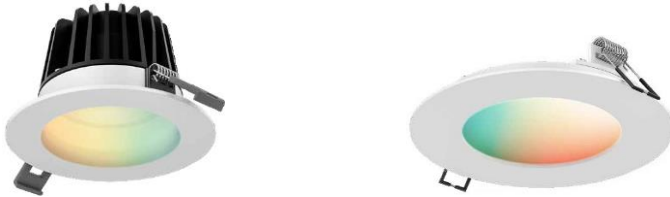

SMART HOME RGBW

CLICK THE PICTURE TO BE DIRECTED TO THE SPEC SHEET

LAMPS

RECESSED

FLUSH MOUNT/PUCK

LINEAR

TAPE LIGHT

INDOOR