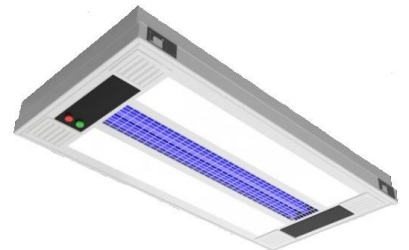

DISINFECTION LIGHTING

Click on the image to find the right fixture for the domain that will be disinfect

Surface Mount

Recessed

Suspended