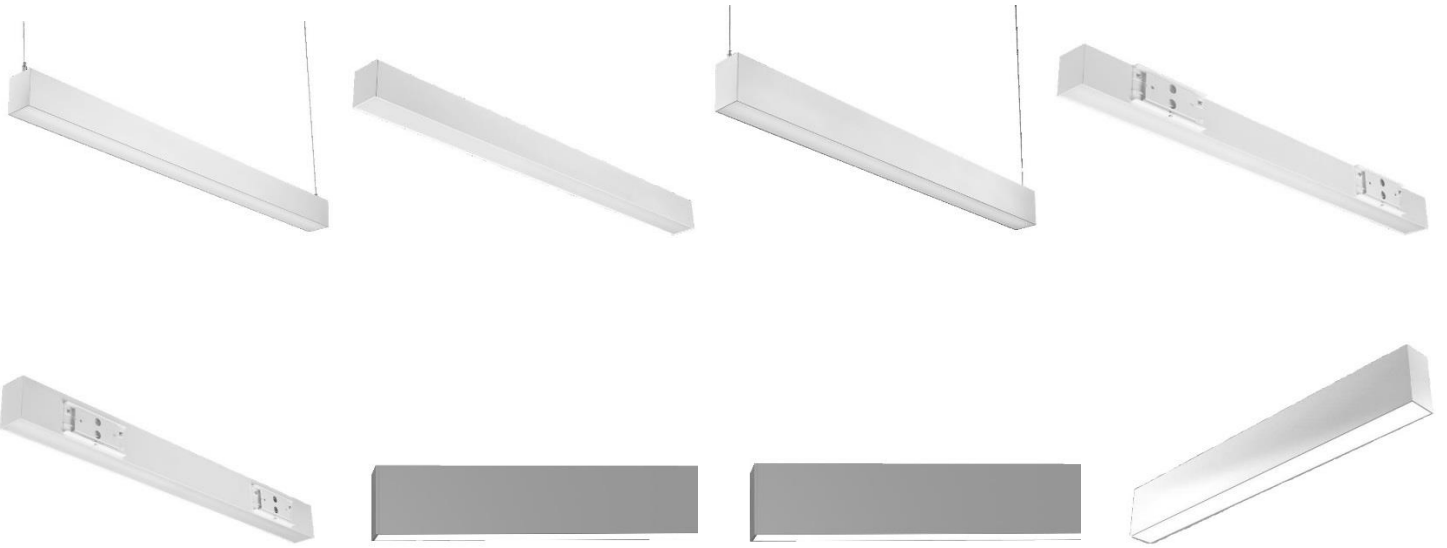

Strips

Strip fixtures and Led Conversion kits Lensed-Round and Square and open by Length
Select the dimension and click on the image to find the right fixture for the domain that will be illuminated

2 FT

4FT

6FT

8FT