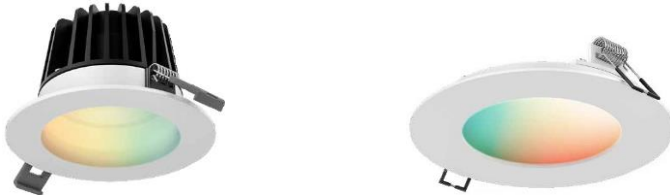

SMART HOME RGBW

CLICK THE PICTURE TO BE DIRECTED TO THE SPEC SHEET

LAMPS

RECESSED

FLUSH MOUNT/PUCK

LINEAR

TAPE LIGHT

INDOOR