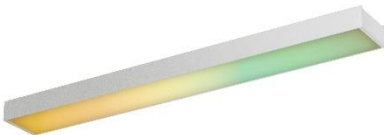

SMART HOME RGBW

CLICK THE PICTURE TO BE DIRECTED TO THE SPEC SHEET

LAMPS

RECESSED

FLUSH MOUNT/PUCK

LINEAR

TAPE LIGHT

INDOOR