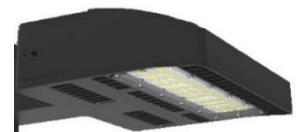

AREA LIGHTS

Site Lighting by Appearance

Click on the image to find the right fixture for the domain that will be illuminated

Flat

Round

Color LED