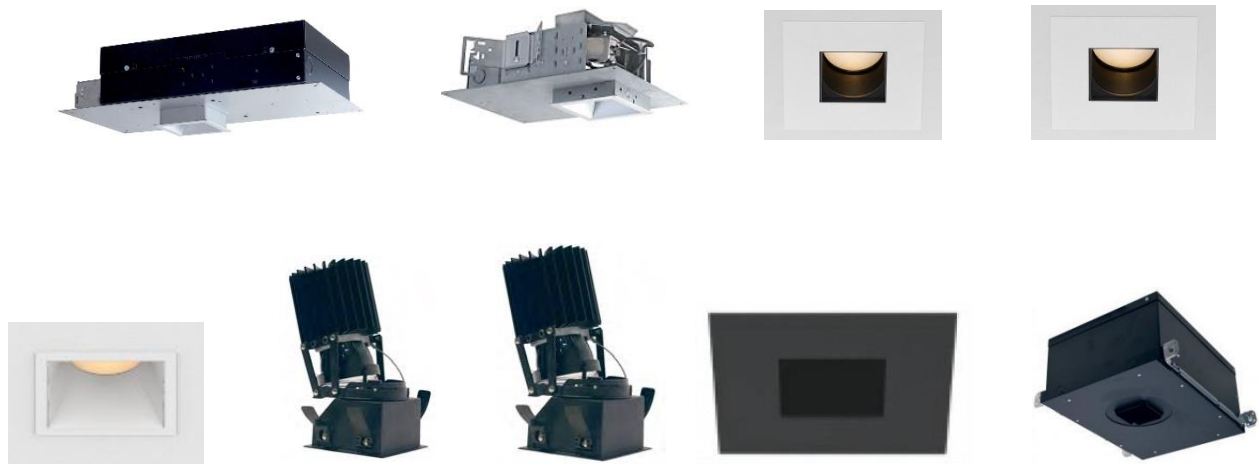

# ADJUSTABLE DOWNLIGHTS

### 3" Internally Adjustable Round

### 3" Internally Adjustable Square

## 4" Internally Adjustable Round