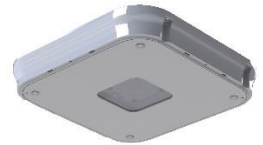

CANOPY LIGHTS

Click on the image to be directed to the Spec Sheet

DRIVERLESS