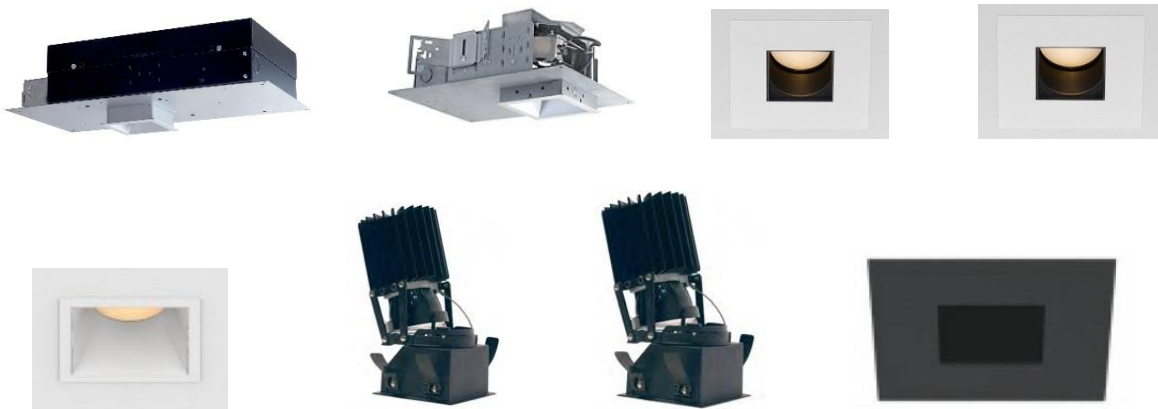

ADJUSTABLE DOWNLIGHTS

Click on the image to be directed to the Spec Sheet

3" Internally Adjustable Round

3" Internally Adjustable Square

3" Gimbal Adjustable Round

3" Gimbal Adjustable Square

4" Internally Adjustable Round

4" Internally Adjustable Square

4" Gimbal Adjustable Round

4" Gimbal Adjustable Square

5" Internally Adjustable Round

5" Internally Adjustable Square

6" Internally Adjustable Round

6" Internally Adjustable Square

6" Gimbal Adjustable Round

6" Gimbal Adjustable Square

8" Adjustable Round

8" Adjustable Square