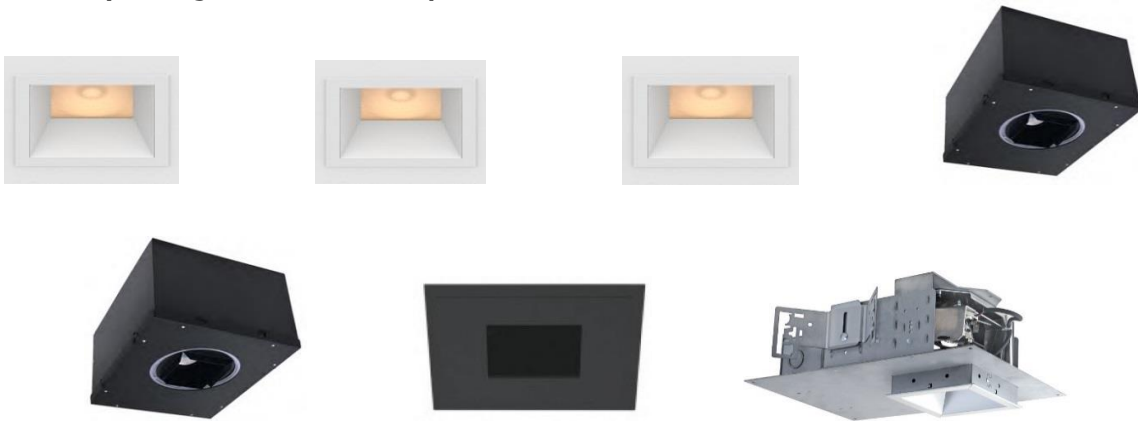

ADJUSTABLE DOWNLIGHTS

Click on the image to be directed to the Spec Sheet

3" Internally Adjustable Round

3" Internally Adjustable Square

3" Gimbal Adjustable Round

3" Gimbal Adjustable Square

4" Internally Adjustable Round

4" Internally Adjustable Square

4" Gimbal Adjustable Round

4" Gimbal Adjustable Square

5" Internally Adjustable Round

5" Internally Adjustable Square

6" Internally Adjustable Round

6" Internally Adjustable Square

6" Gimbal Adjustable Round

6" Gimbal Adjustable Square

8" Adjustable Round

8" Adjustable Square